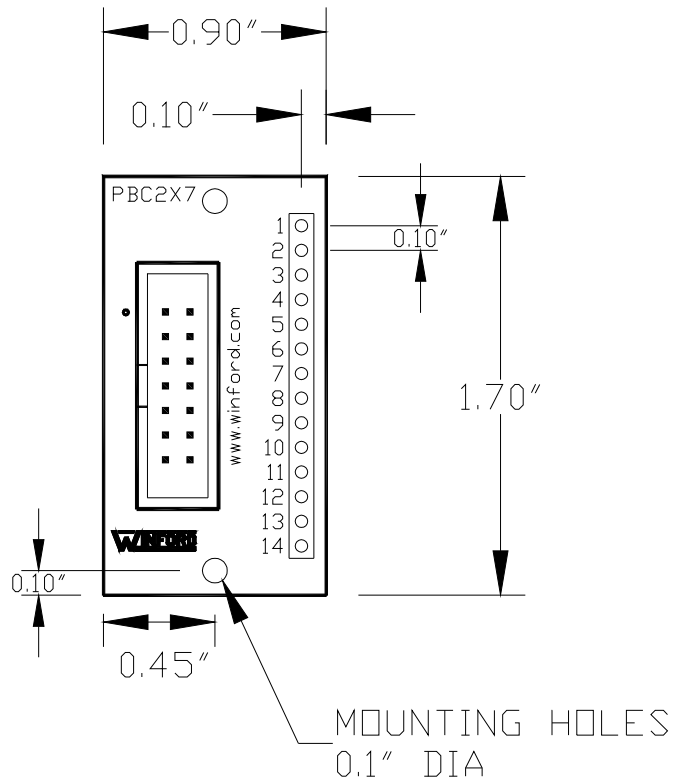

www.winford.com • sales@winford.com

WINFORD ENGINEERING, LLC
4169 Four Mile Road • Bay City, MI 48706

1-877-634-2673 • FAX: 1-989-671-2941

PBC2X7 Physical Layout

2x7 Header Pinout